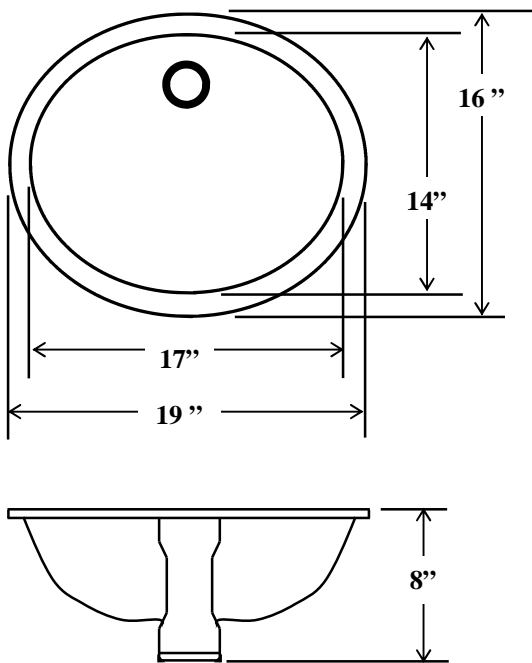

## KeyStone<sup>™</sup> China Vanity Bowl

#### SINK SPECIFICATIONS (Inches)\*

##### OVERALL:

Length: 19"  
Width: 16"

##### INSIDE BOWL:

Length: 17"  
Width: 14"  
Water Depth: 4"